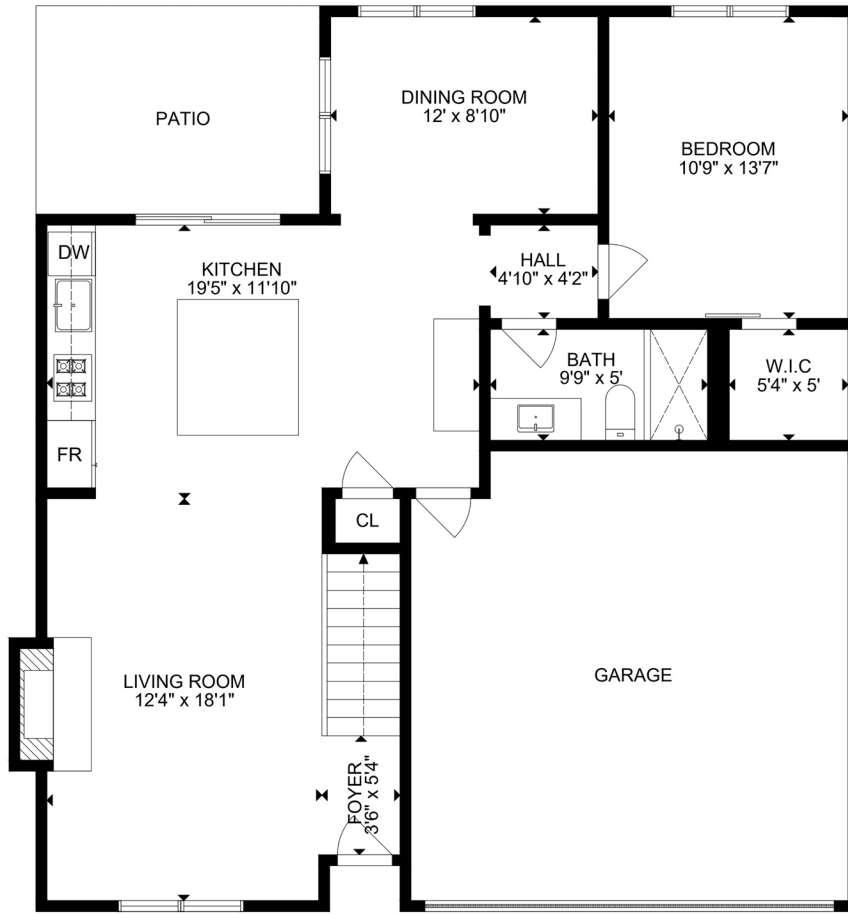

REAL ESTATE GROUP

20191BRIGHTWOOD.COM

THE CUTEST HOME IN YORBA LINDA

20191 BRIGHTWOOD CT #25, YORBA LINDA CA 92886

Approximately 1,302 sq ft

5,500 sq ft lot

*DISCLAIMER: HOME HAS BEEN PROFESSIONALLY MEASURED WITH A 3D DIGITAL CAMERA. MEASUREMENTS MAY DIFFER THAN PUBLIC RECORDS. BUYER TO VERIFY AND SATISFY THEMSELVES.