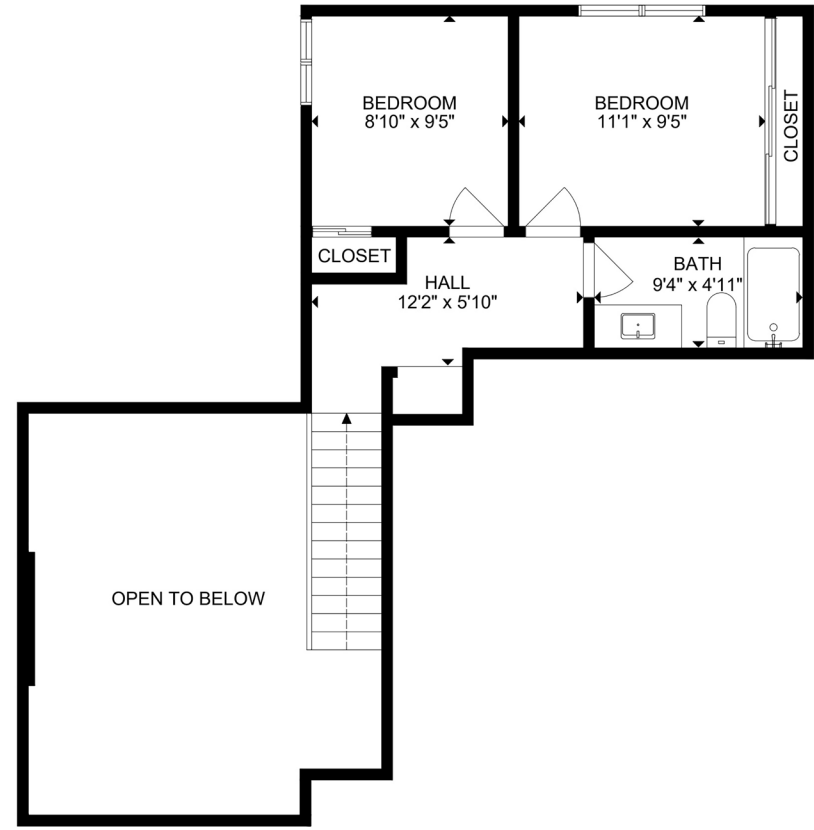

REAL ESTATE GROUP

20191BRIGHTWOOD.COM

THE CUTEST HOME IN YORBA LINDA

20191 BRIGHTWOOD CT #25, YORBA LINDA CA 92886

Approximately 1,302 sq ft

5,500 sq ft lot

*DISCLAIMER: HOME HAS BEEN PROFESSIONALLY MEASURED WITH A 3D DIGITAL CAMERA. MEASUREMENTS MAY DIFFER THAN PUBLIC RECORDS. BUYER TO VERIFY AND SATISFY THEMSELVES.