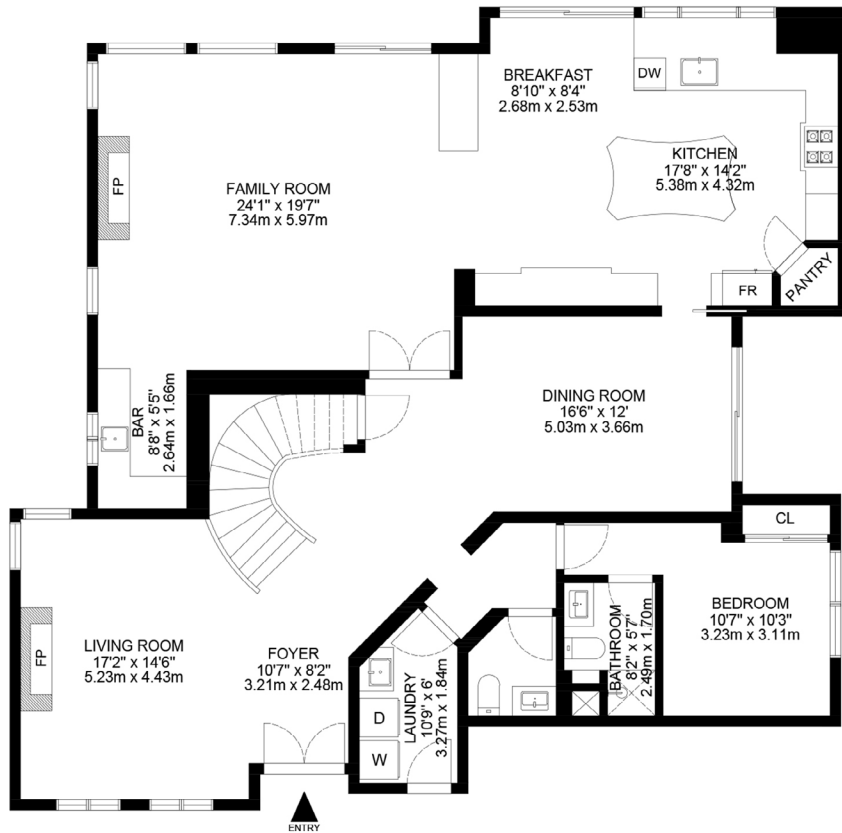

REAL ESTATE GROUP

26950ABBEYGLENDR.COM // THEBOUTIQUE.COM

FOREVER VIEWS IN YORBA LINDA

26950 ABBEY GLEN DR, YORBA LINDA, CA 92887 USA

Approximately 3,737 SF | Lot Size 27,900 SF

FIRST FLOOR

SECOND FLOOR