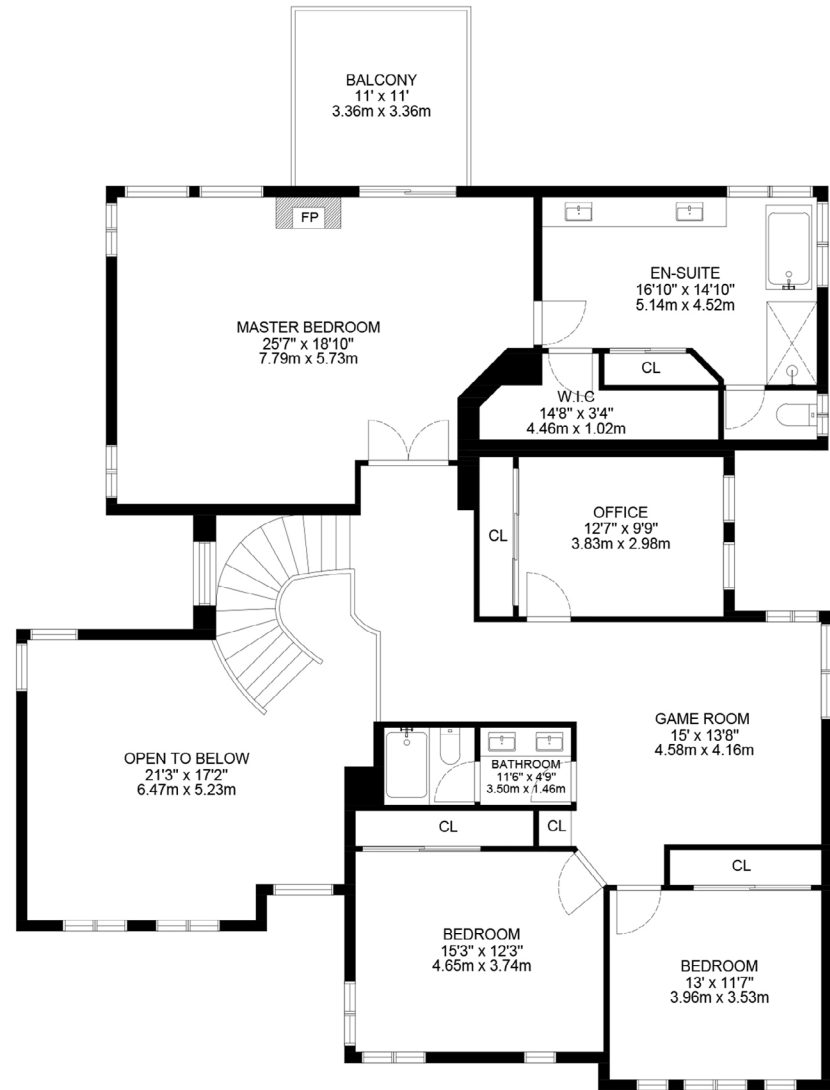

REAL ESTATE GROUP

26950ABBEYGLENDR.COM // THEBOUTIQUE.COM

FOREVER VIEWS IN YORBA LINDA

26950 ABBEY GLEN DR, YORBA LINDA, CA 92887 USA

Approximately 3,737 SF | Lot Size 27,900 SF

FIRST FLOOR

SECOND FLOOR