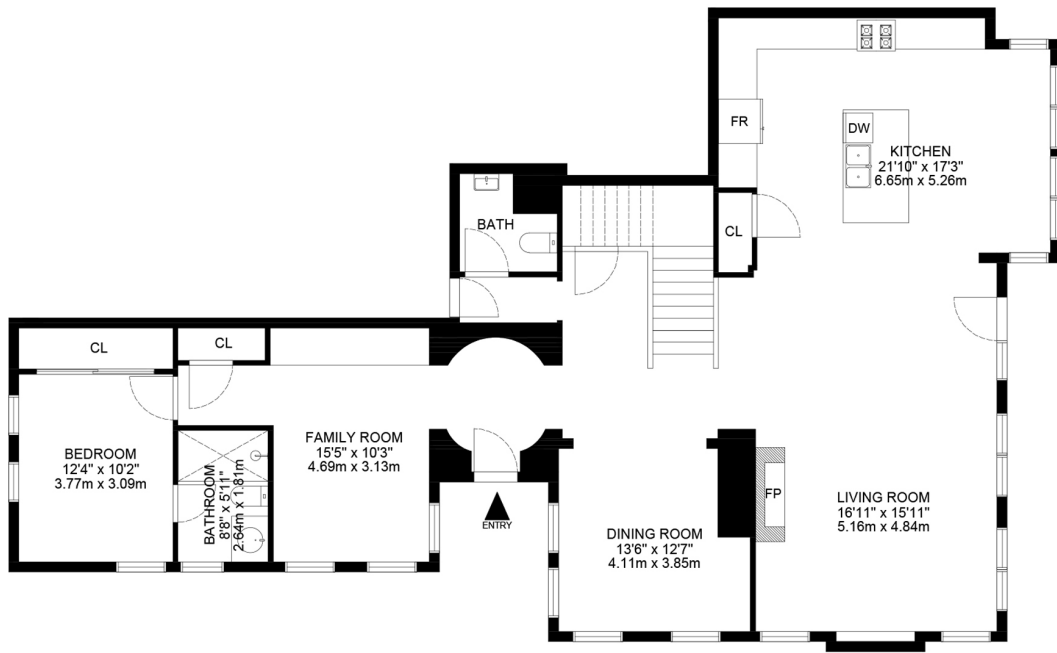

REAL ESTATE GROUP

18684OAKLAWNLN.COM // THEBOUTIQUE.COM

YORBA LINDA POOL HOME

18684 OAKLAWN LN, YORBA LINDA, CA 92886 USA

Approximately 3,035 SF | Lot Size 6,380 SF

FIRST FLOOR

SECOND FLOOR