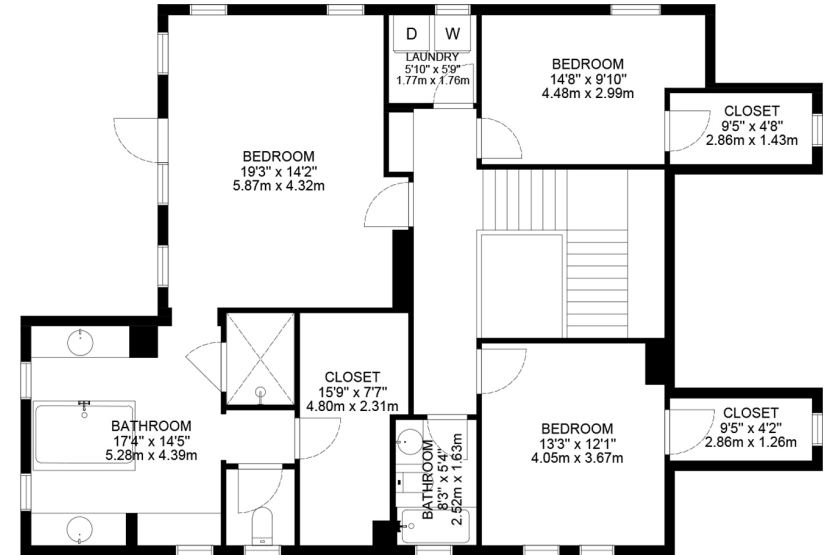

REAL ESTATE GROUP

18684OAKLAWNLN.COM // THEBOUTIQUE.COM

YORBA LINDA POOL HOME

18684 OAKLAWN LN, YORBA LINDA, CA 92886 USA

Approximately 3,035 SF | Lot Size 6,380 SF

FIRST FLOOR

SECOND FLOOR