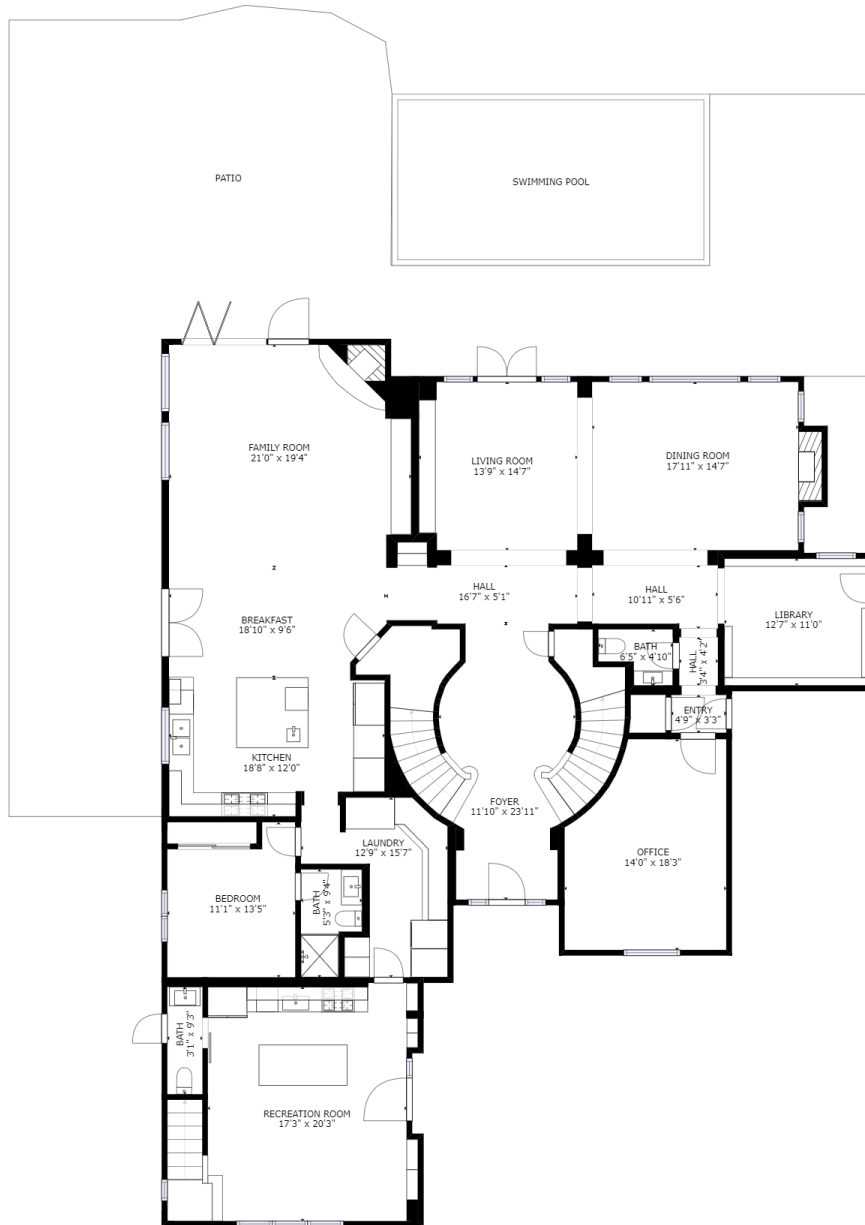

the boutique

REAL ESTATE GROUP

19802REDROANLN.COM // THEBOUTIQUE.COM  
KERRIGAN RANCH VIEW HOME WITH "IN-LAW" SUITE  
19802 RED ROAN LN, YORBA LINDA, CA 92886  
Up to 7 Beds | 7 Bathrooms | 6,657 SF | 15,166 SF Lot

FIRST FLOOR

SECOND FLOOR