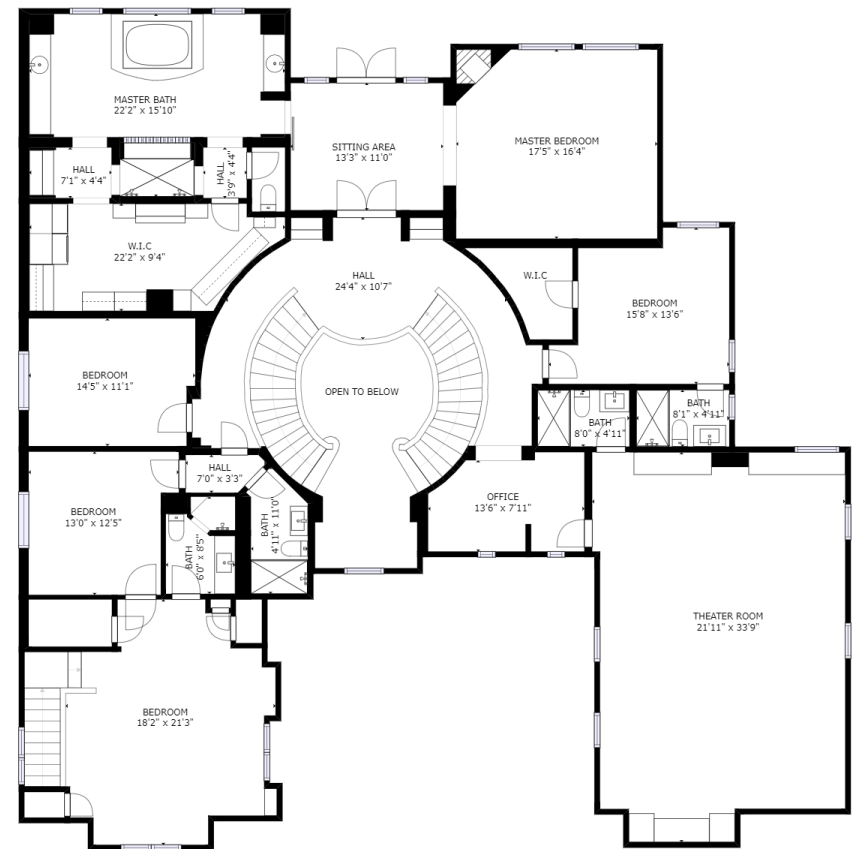

the boutique

REAL ESTATE GROUP

19802REDROANLN.COM // THEBOUTIQUE.COM  
KERRIGAN RANCH VIEW HOME WITH "IN-LAW" SUITE  
19802 RED ROAN LN, YORBA LINDA, CA 92886  
Up to 7 Beds | 7 Bathrooms | 6,657 SF | 15,166 SF Lot

FIRST FLOOR

SECOND FLOOR